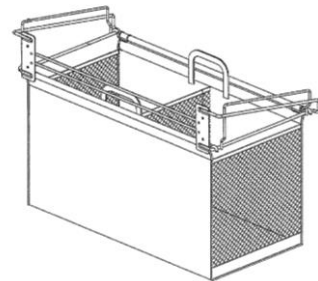

Slab Hamper Door Kits

- Includes 1 Door front, Hamper Kit and Hardware to install

Description	Dimensions	Pack Qty	White Item #	List Price Each	Slate Rift Item #	Spiced Mahogany Item #	List Price Each
24" Hamper Slab Door	30" x 24.5" x .75"	1	432604	$280.00	431874	432834	$350.00
30" Hamper Slab Door	30" x 30.5" x .75"	1	432605	$305.00	431875	432835	$381.25