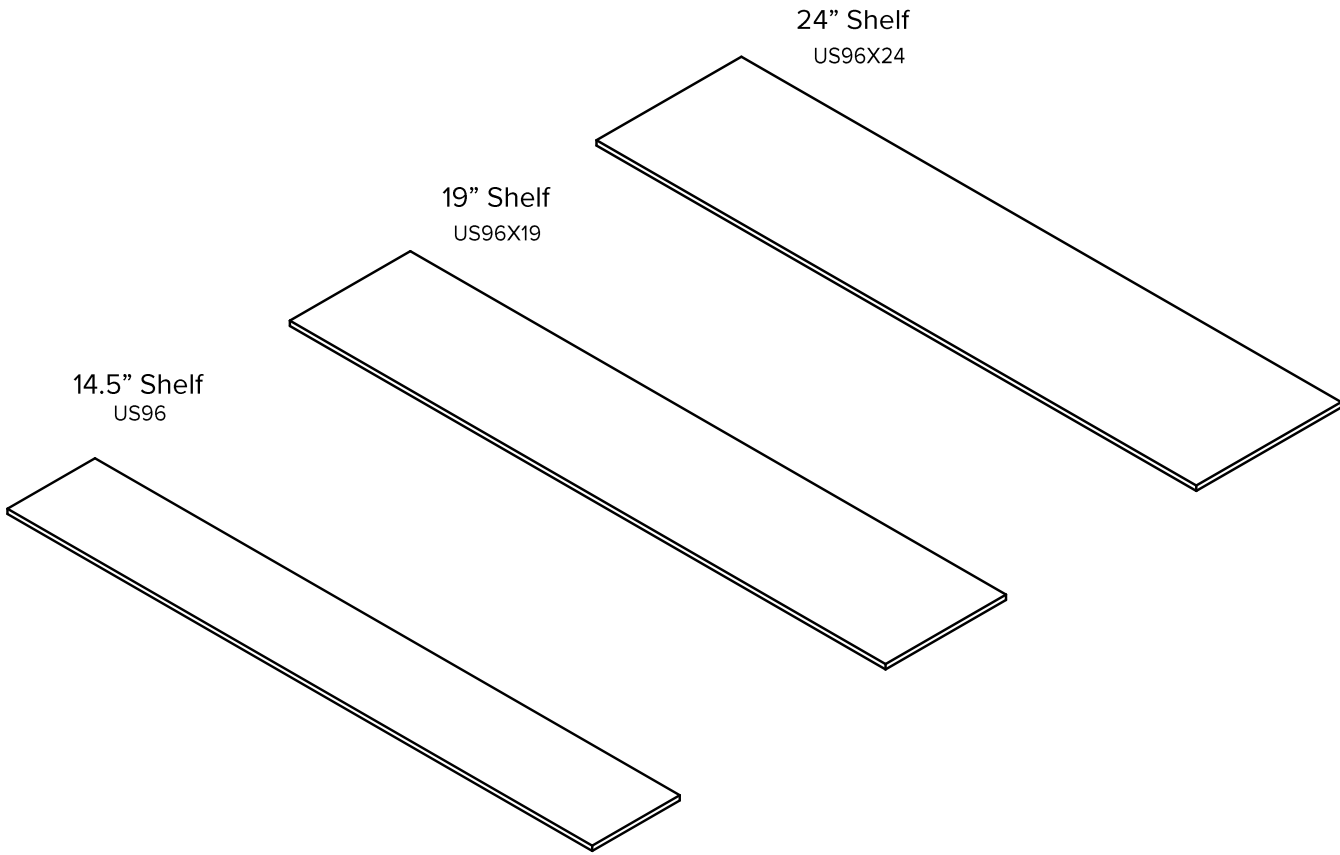

UTILITY SHELVES

Description	Part ID	Dimensions	Pack Qty	White Item #	List Price Each	Made to Order	Slate Rift Item #	Spiced Mahogany Item #	List Price Each	Made to Order
14.5" x 96" Utility Shelf	US96	14.5" x 96" x .75"	1	432614	$42.00		432037	432844	$52.50	
19" x 96" Utility Shelf	US96X19	18.5" x 96" x .75"	1	434873	$75.00		434875	434874	$93.75	X
24" x 96" Utility Shelf	US96X24	23.5" x 96" x .75"	1	432615	$65.00		432038	432845	$81.25