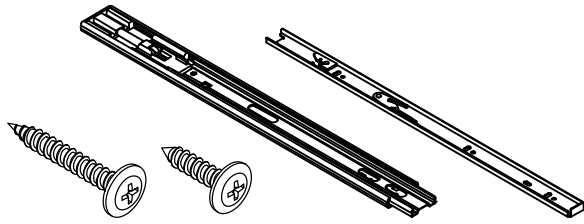

HARDWARE

Hutch Drawer Extension Rail Kit