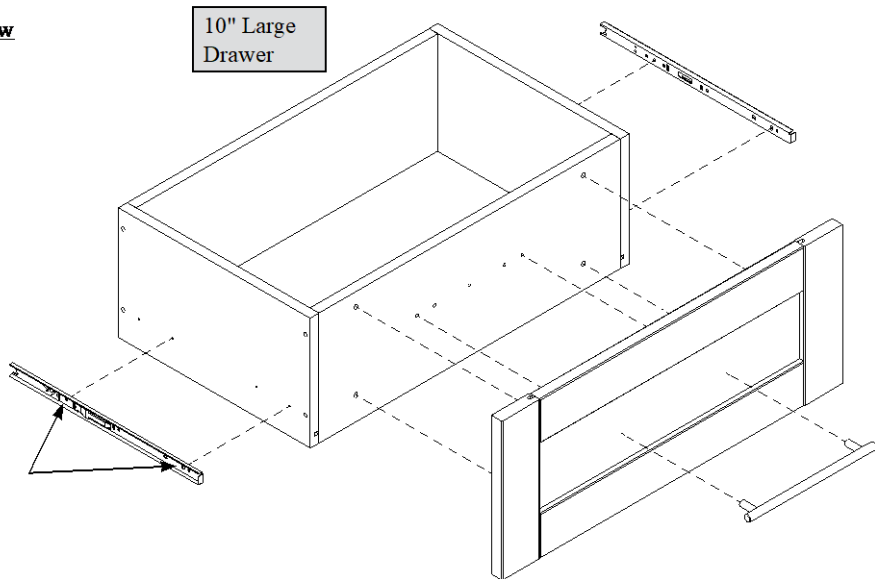

5/16" Flat Head Screw