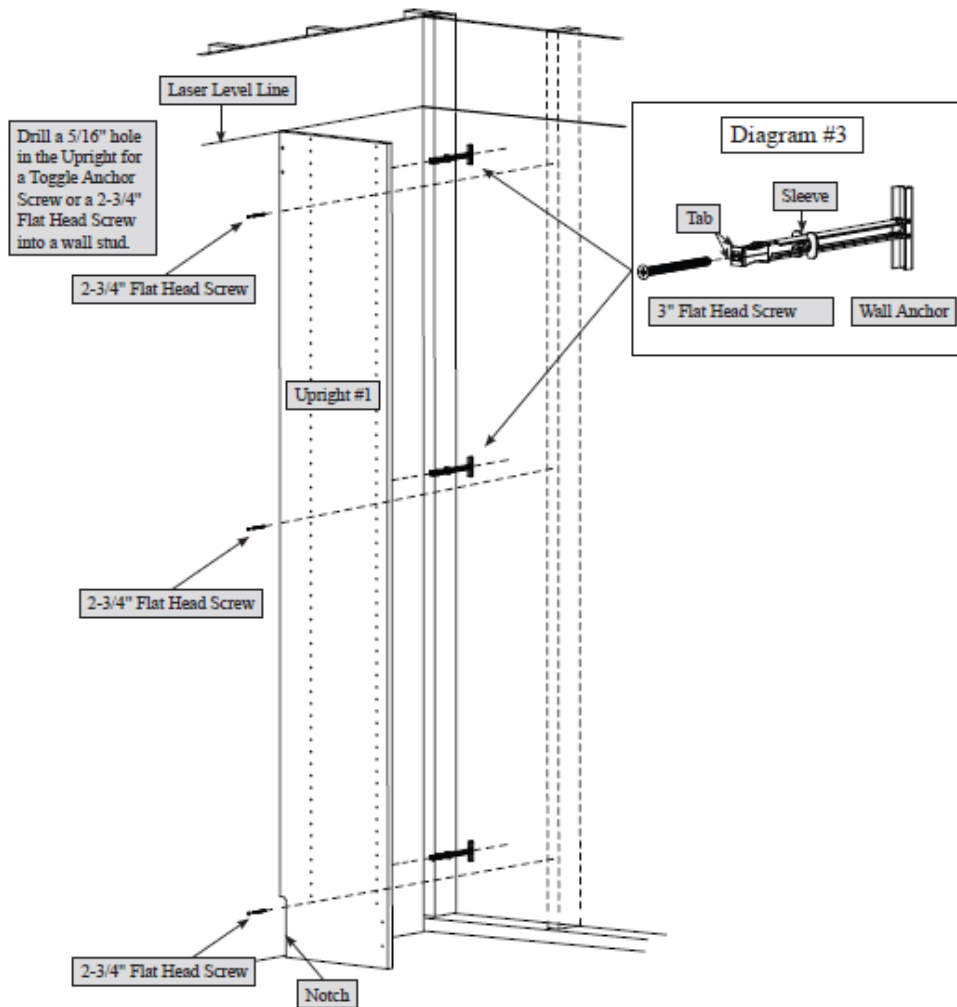

INSTALLATION

Floor Cabinet Installation

Fasten Upright #1 to the wall with three 2-3/4" Flat Head Screws into wall studs. Use three Toggle Anchors if a wall stud is not available.

Diagram #3

The Toggle Anchor requires 1/2" hole in the drywall. Push the Toggle Anchor into the hole, slide the Sleeve to the drywall and break off the Tabs of the Toggle Anchor.