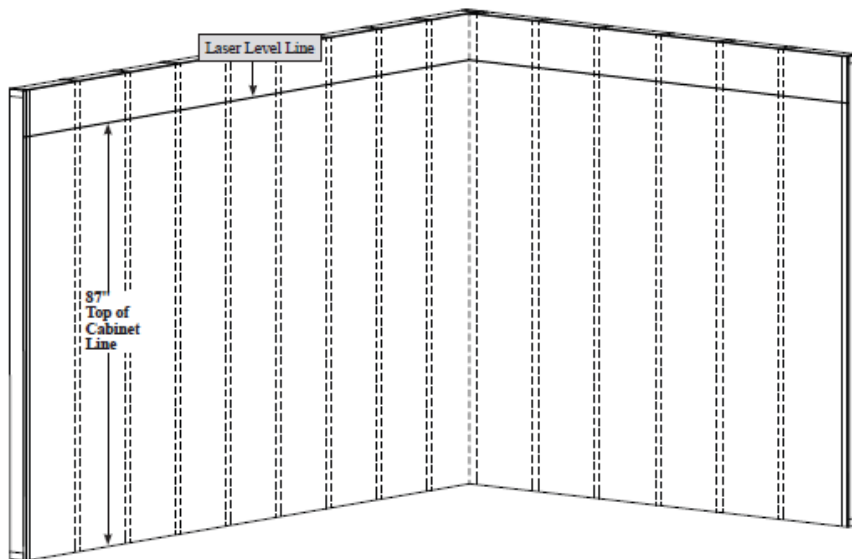

Hang Cabinet Hardware Preparation

PRODUCT PERFORMANCE

HANG CABINET LOAD SPECIFICATIONS

INSTALLATION

Floor Cabinet Installation

INSTALLATION

Floor Cabinet Installation

With a level or laser, create a line 87" off the floor onto your wall to indicate the top edge of the cabinets