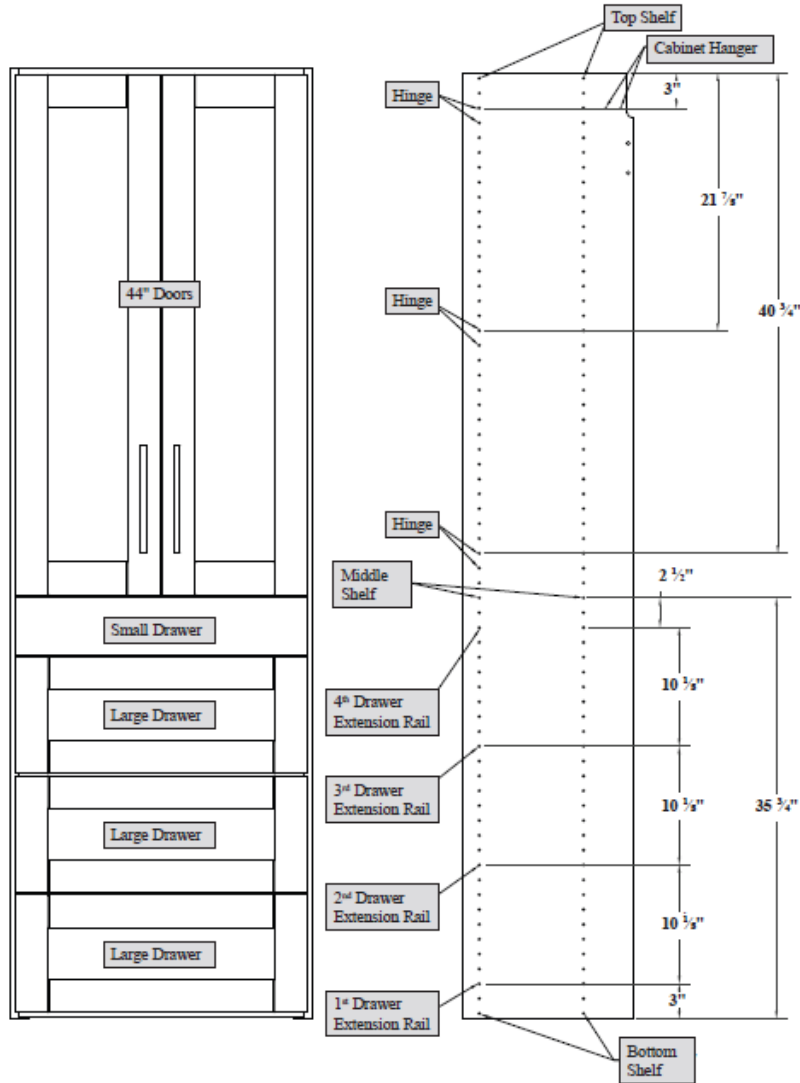

INSTALLATION

Drawer Installation

5/16" Flat Head Screw

INSTALLATION

Drawer Installation

INSTALLATION

Shoe Shelf Installation

INSTALLATION

Hang Cabinet Hardware Preparation

PRODUCT PERFORMANCE

HANG CABINET LOAD SPECIFICATIONS

INSTALLATION

Floor Cabinet Installation

INSTALLATION

Floor Cabinet Installation

With a level or laser, create a line 87" off the floor onto your wall to indicate the top edge of the cabinets