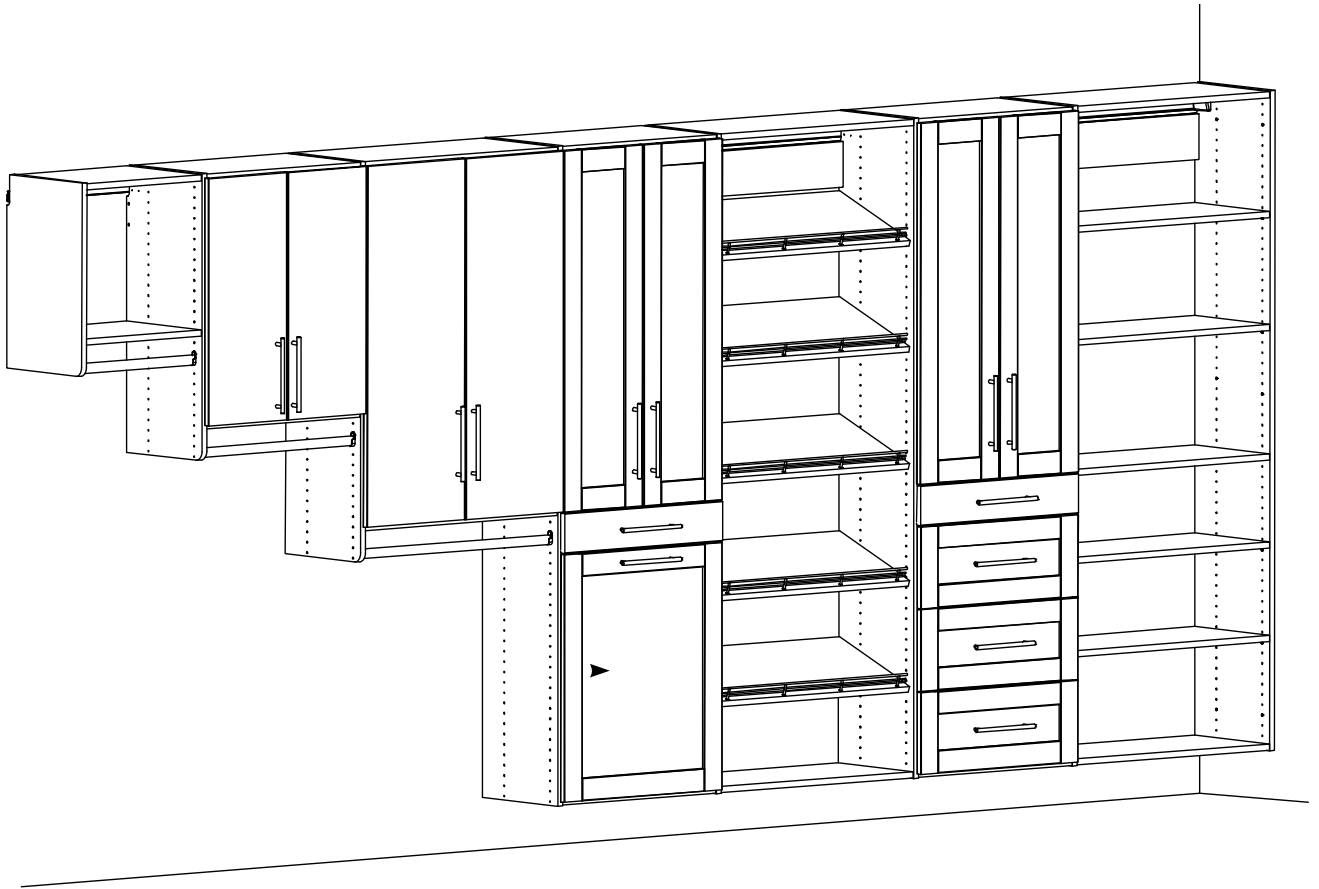

INSTALLATION

Hang Cabinet Installation