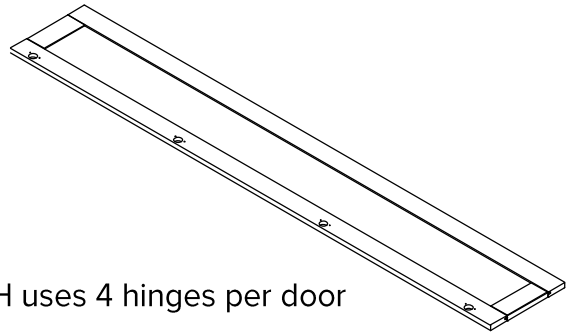

SHAKER DOORS

Shaker Door Assembly/Kits

- Fit 24" W or 30" W towers
- Door heights available- 30", 44", 53", 80"
- Kit includes pair of doors and hinges

30",44",53" H use 3 hinges per door

80" H uses 4 hinges per door

Description	Dimensions	Pack Qty	White Item #	List Price	Made to Order	Slate Rift Item #	Spiced Mahogany Item #	List Price	Made to Order
12.25" x 22.5" Shaker Door Assembly	12.25" x 22.5" x .75"	2	435049	$45.00		435051	435050	$56.25	X
18.5" x 22.5" Shaker Door Assembly	18.5" x 22.5" x .75"	1	435046	$30.00	X	435048	435047	$37.50	X
30" x 22.5" Shaker Door Assembly		2	437189	$95.25	X	437191	437193	$119.06	X
18" x 30" Shaker Door Assembly		1	437161	$70.25	X	437178	437179	$87.81	X
24" x 30" Shaker Door Assembly	12.25" x 30.12" x .75"	1	432733	$100.00		432619	432849	$125.00	
30" x 30" Shaker Door Assembly	15.25" x 30.12" x .75"	1	432737	$110.00		432623	432853	$137.50	
18" x 44" Shaker Door Assembly		1	437162	$92.00	X	437180	437181	$115.00	X
24" x 44" Shaker Door Assembly	14.12" x 43.87" x .75"	1	432578	$115.00		432399	432808	$143.75	
18" x 53" Shaker Door Assembly		1	437163	$99.75	X	437182	437183	$124.69	X
24" x 53" Shaker Door Assembly	12.25" x 52.75" x .75"	1	432582	$130.00		432401	432812	$162.50	
30" x 44" Shaker Door Assembly	15.25" x 43.87" x .75"	1	432586	$120.00		432403	432816	$150.00	
30" x 52" Shaker Door Assembly	15.25" x 52.75" x .75"	1	432590	$145.00		432405	432820	$181.25	
18" x 80" Shaker Door Assembly		1	437164	$138.50	X	437184	437185	$173.13	X
24" x 80" Shaker Door Assembly	12.25" x 79.25" x .75"	1	432595	$190.00		430864	432825	$237.50	
30" x 80" Shaker Door Assembly	15.25" x 79.25" x .75"	1	432598	$215.00		432409	432828	$268.75	
18" x 88" Shaker Door Assembly		1	437165	$209.00	X	437186	437187	$261.25	X
24" x 88" Shaker Door Assembly		2	437152	$365.75	X	437153	437154	$457.19	X
30" x 88" Shaker Door Assembly		2	437155	$379.25	X	437166	437167	$474.06	X