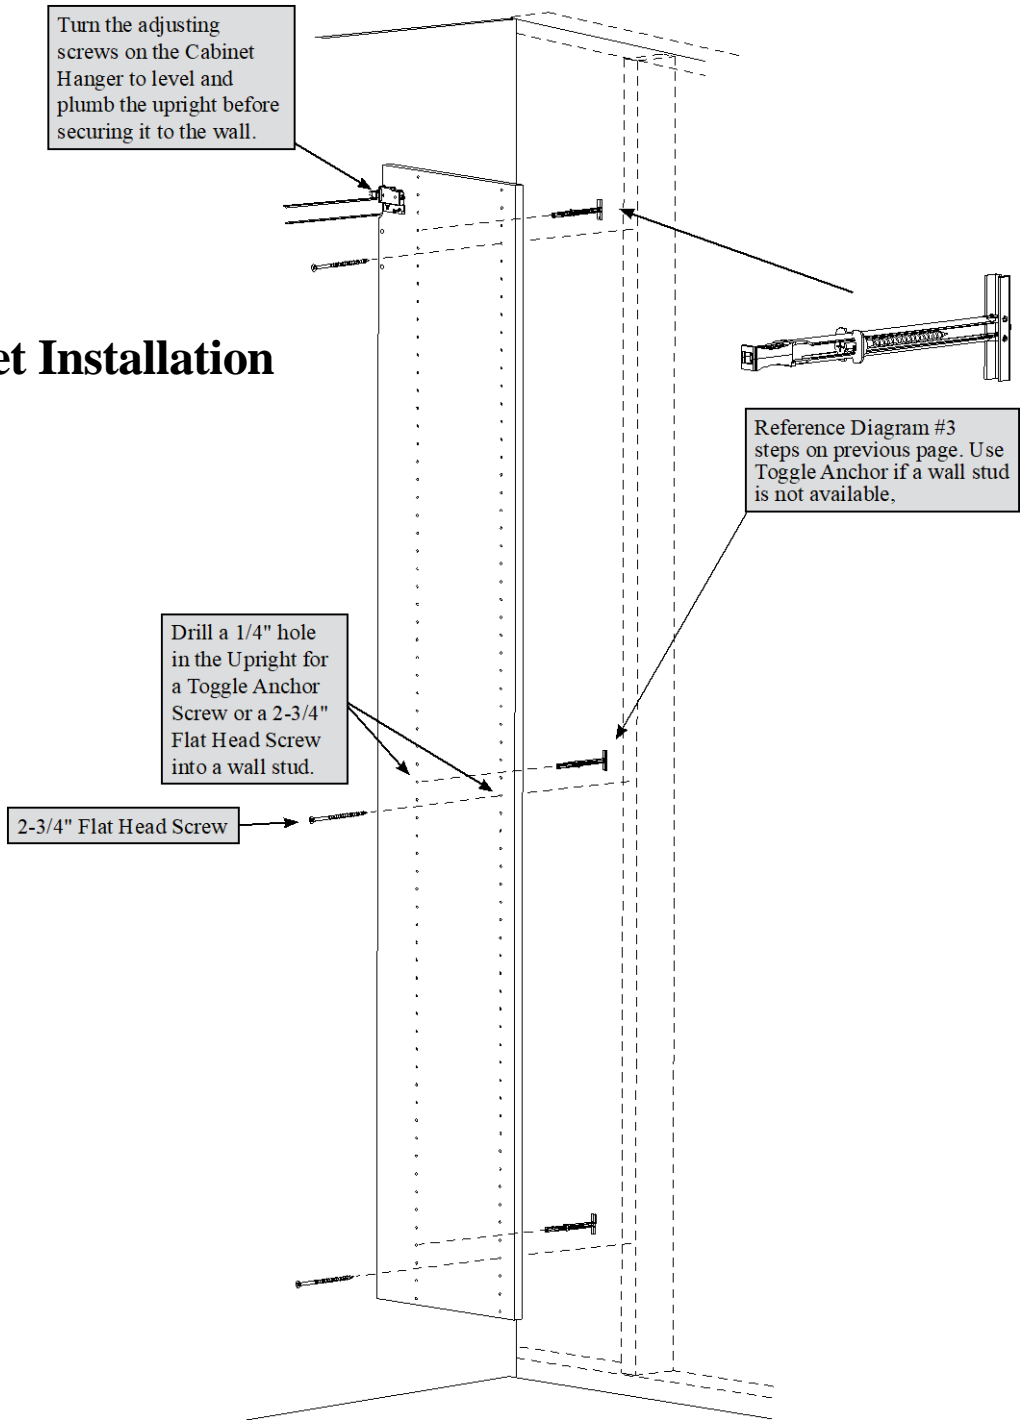

INSTALLATION

Hang Cabinet Installation