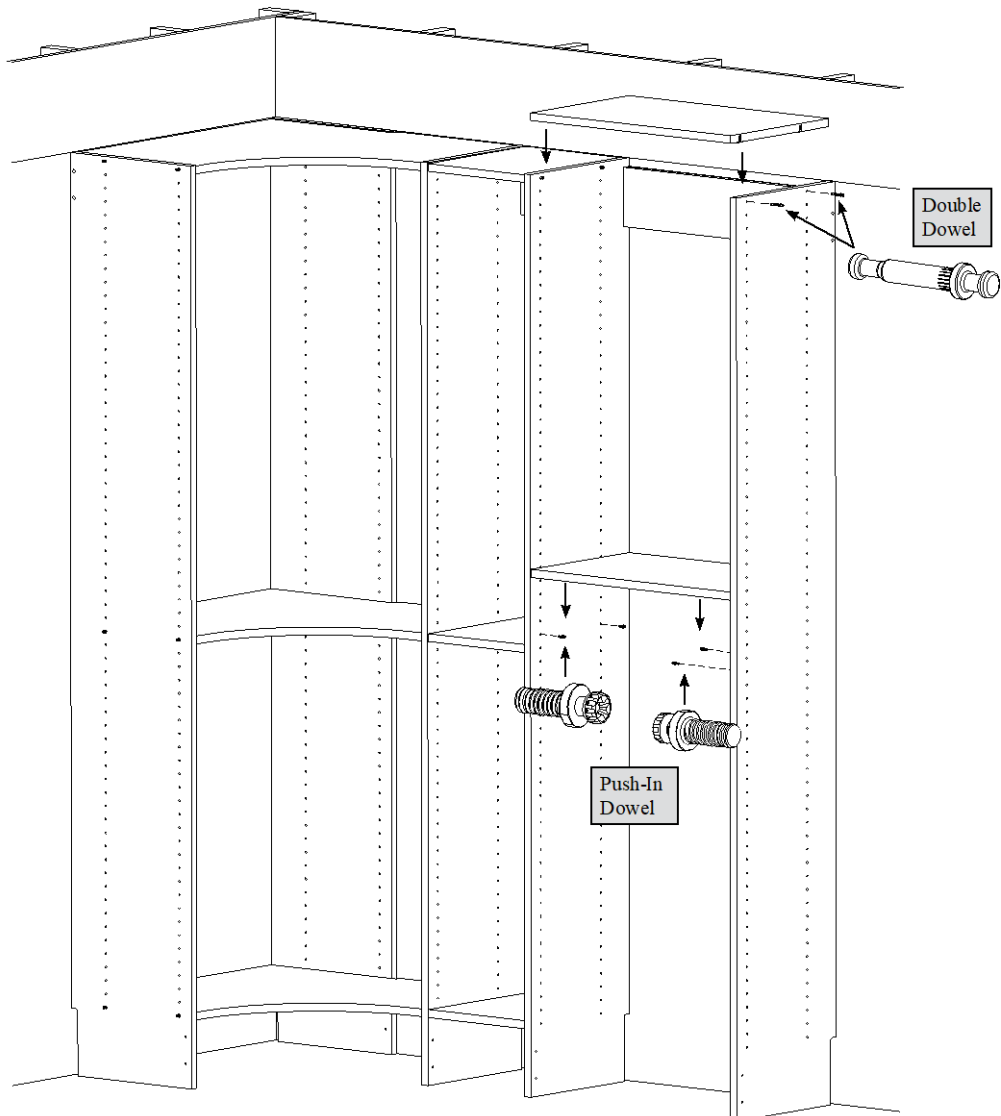

INSTALLATION

Floor Cabinet Installation

Insert two Double Dowels completely into the holes in the right Upright.

Insert four Push-In Dowels completely into the holes in the Uprights.

Fasten two Fixed Shelves to the Uprights. Tighten eight Connectors