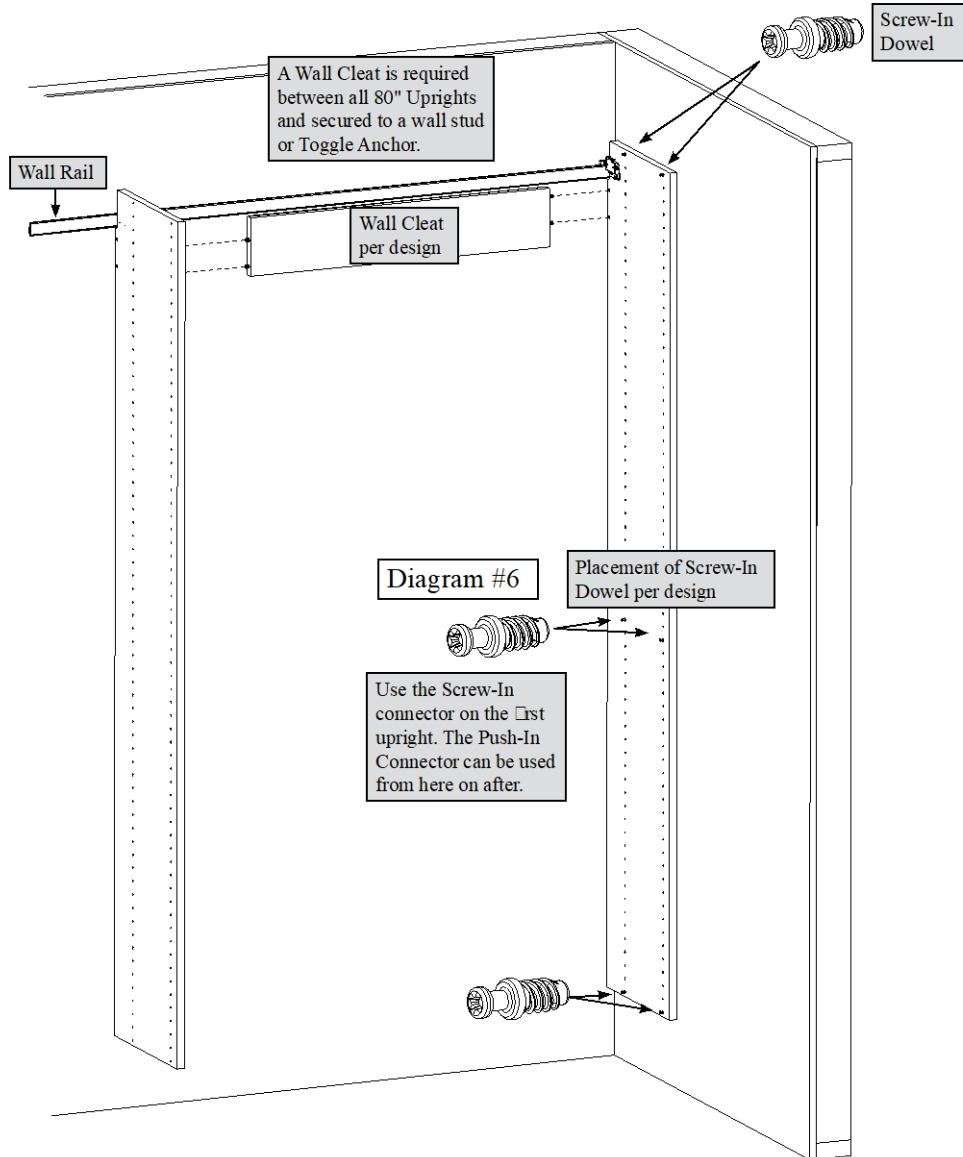

Diagram #3

The Toggle Anchor requires 1/2" hole in the drywall. Push the Toggle Anchor into the hole, slide the SLEEVE to the drywall and break off the Tabs of the Toggle Anchor. Use the screw supplied with Toggle Anchor to secure the Wall Rail where needed.

After the Wall Rail is secured to the Wall, place a Wall Rail Cover over it. See Diagram #4 for orientation.

INSTALLATION

Hang Cabinet Installation

INSTALLATION

Hang Cabinet Installation

Hang the second Upright onto the Wall Rail. Wall Cleats come with pre-glue dowels in them. Fasten a Wall Cleat to the Uprights by pushing the wood dowels in the Wall Cleat into the Uprights