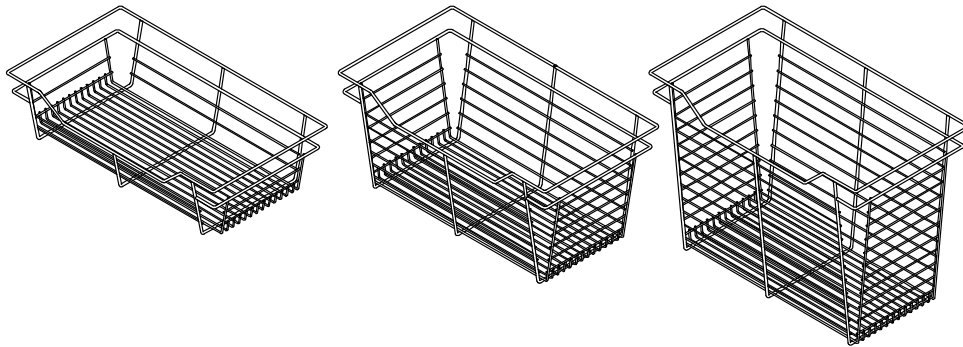

ACCESSORIES – BASKETS

Description	Dimensions	Finish	Pack Qty	Item #	List Price
6 in. x 18 in. Basket	6" x 18"	Chrome	1	432897	\$82.25
11 in. x 18 in. Basket	11" x 18"	Chrome	1	432898	\$92.75
17 in. x 18 in. Basket	17" x 18"	Chrome	1	432899	\$119.50
6 in. x 24 in. Basket	6" x 24"	Chrome	1	432900	\$96.00
11 in. x 24 in. Basket	11" x 24"	Chrome	1	432901	\$109.00
17 in. x 24 in. Basket	17" x 24"	Chrome	1	432902	\$139.50
6 in. x 30 in. Basket	6" x 30"	Chrome	1	432903	\$111.00
11 in. x 30 in. Basket	11" x 30"	Chrome	1	432904	\$129.00
17 in. x 30 in. Basket	17" x 30"	Chrome	1	432905	\$147.75