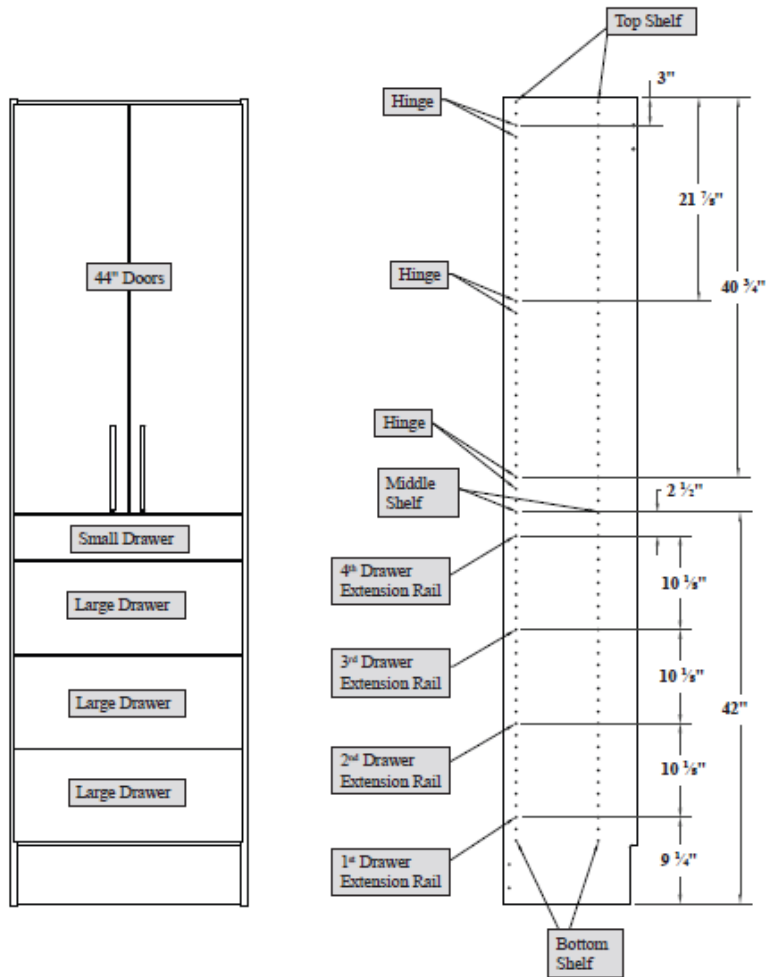

INSTALLATION

Floor Cabinet Hardware Preparation