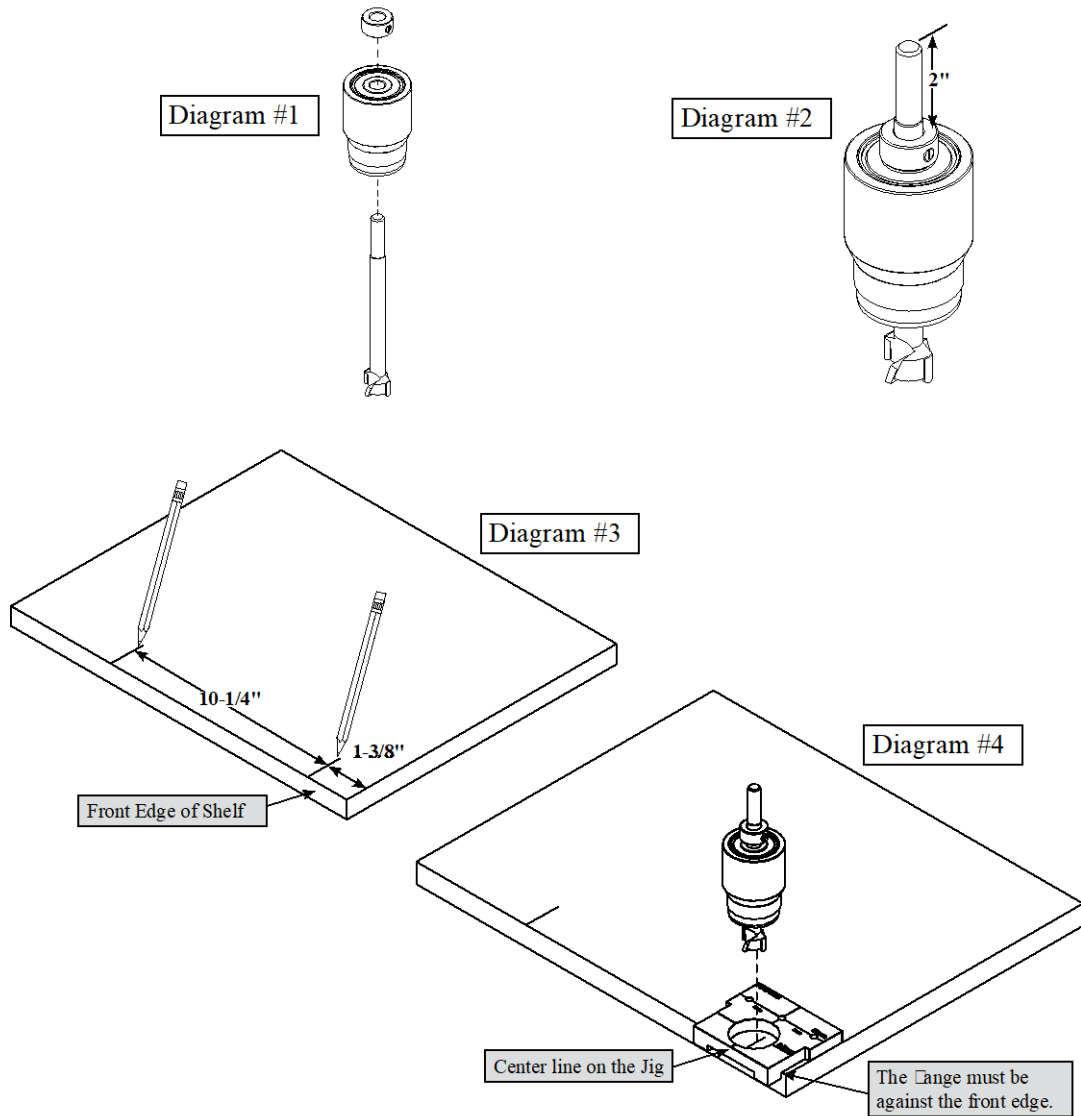

INSTALLATION

Hole Boring and Jig Installation

1. Insert the shaft of the bit through the plastic sleeve as shown in Diagram #1.
2. Place the stop over the shaft of the bit 2" from the end and tighten the set screw as shown in Diagram #2
3. Mark lines on the shelf as shown in Diagram #3.
4. Line up the center line on the jig with the line on your shelf.
5. Drill the holes in your shelf as shown in Diagram #4.