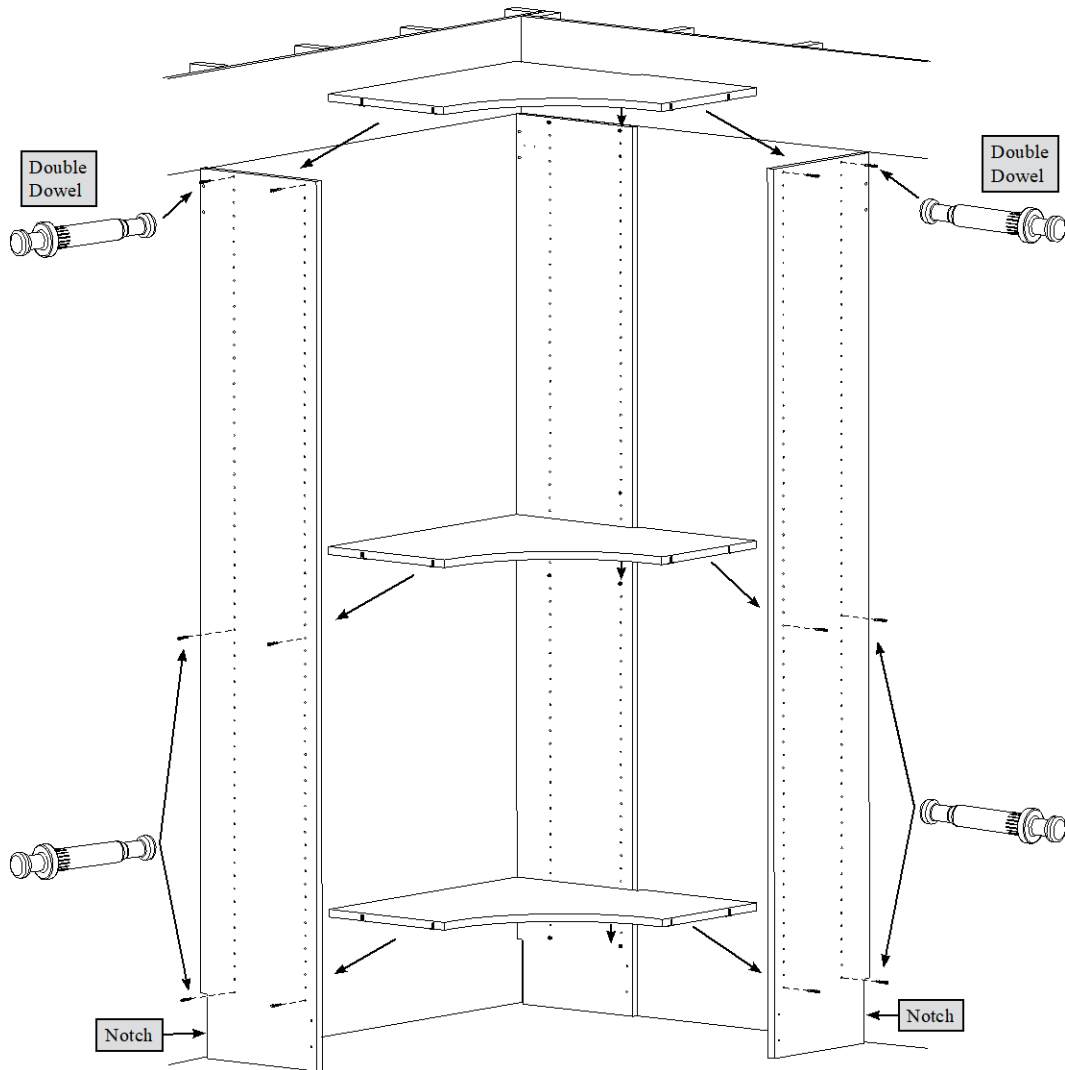

Diagram #3

The Toggle Anchor requires 1/2" hole in the drywall. Push the Toggle Anchor into the hole, slide the Sleeve to the drywall and break off the Tabs of the Toggle Anchor.

INSTALLATION

Floor Cabinet Installation