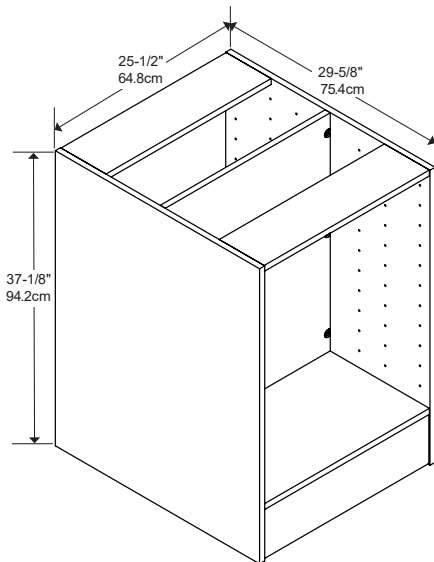

Stand Alone Island