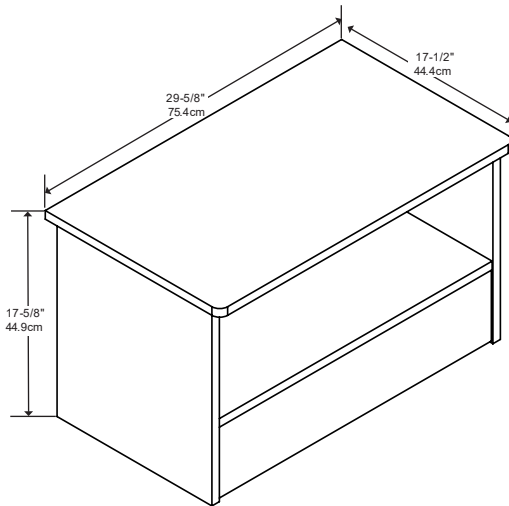

Bench

Description	Dimensions	Pack Qty	White Item #	List Price Each	Slate Rift Item #	Spiced Mahogany Item #	List Price Each
Stand Alone Island	37.125" h. x 25.50" w. x 29.625" d.	1	430866	$270.00	430865	432066	$337.50
Bench	17.625" h. x 29.625" w. x 17.50" d.	1	430868	$150.00	430867	432068	$187.50