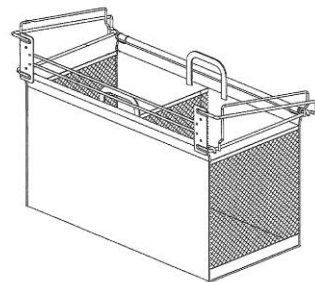

Shaker Hamper Door Kits

- Includes 1 Door front, Hamper Kit and Hardware to install

Description	Dimensions	Pack Qty	White Item #	List Price Each	Slate Rift Item #	Spiced Mahogany Item #	List Price Each
24" Hamper Shaker Door	30" x 24.5" x .75"	1	432602	$280.00	430875	432832	$350.00
30" Hamper Shaker Door	30" x 30.5" x .75"	1	432603	$305.00	430876	432833	$381.25